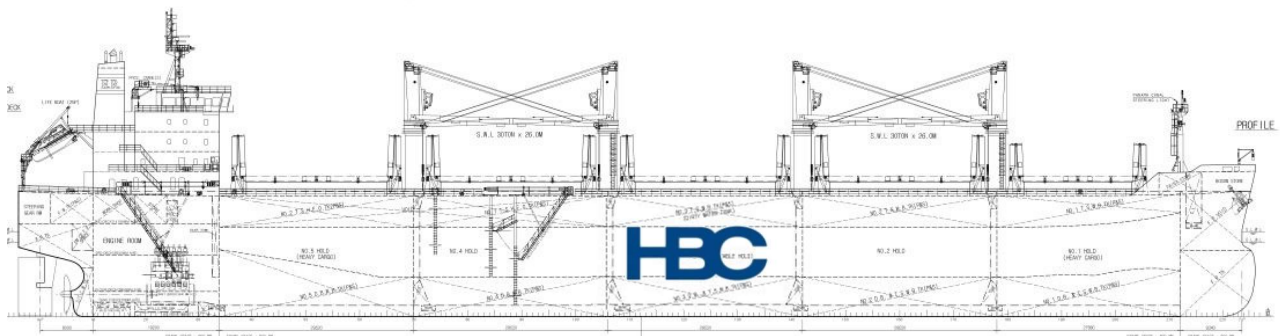

MV Venture Star

Type	Geared Bulker
Class	Lloyds Register
Built	2011
Flag	Marshall Islands
Summer Dwt	55.633 mts
Draft	12,87 m
LOA	187,88 m
Beam	32,26 m
Holds / Hatches	5 / 5
Grain / Bale	70.733 cbm / 69.550 cbm
Gear	4 X 30 mts SWL
Grabs	Yes

All details are about and without guarantee. Description not to be used for Charter Parties.

HBC Hamburg Bulk Carriers GmbH Co. KG
Neumühlen 15
22763 Hamburg
Germany

Phone: +49 40 800 98 2 – 0
E-Mail: chartering@hbc.company

HBC Asia Pte. Ltd.
8 Eu Tong Sen Street
#12-91/92 The Central
059818 Singapore

Phone: +65 6303 91 – 11
E-Mail: chartering@hbc.company