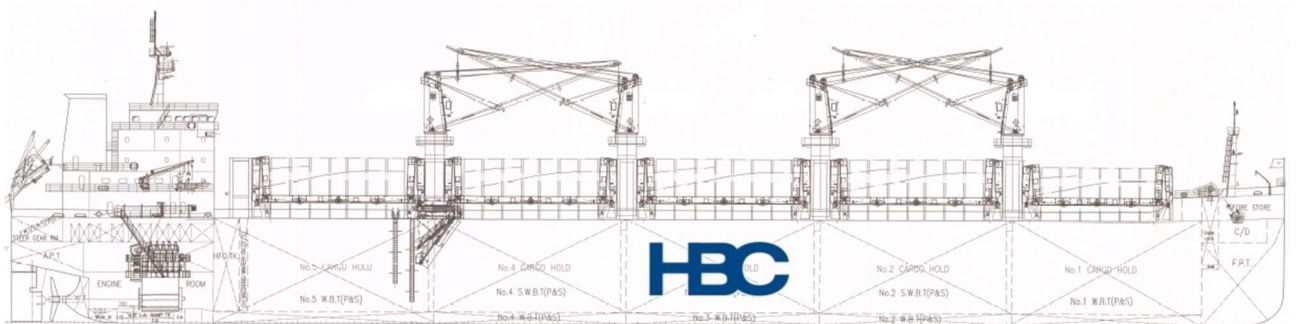

MV Venture Ocean

Type	Geared Bulker / Logger
Class	Lloyds Register
Built	2015
Flag	Marshall Island
Summer Dwt	38.947 mts
Draft	10,62 m
LOA	179,90 m
Beam	30,00 m
Holds / Hatches	5 / 5
Grain / Bale	48.280 cbm / 48.159 cbm
Gear	4 X 30,50 mts SWL
Grabs	No

All details are about and without guarantee. Description not to be used for Charter Parties.

HBC Hamburg Bulk Carriers GmbH Co. KG
Neumühlen 15
22763 Hamburg
Germany

Phone: +49 40 800 98 2 – 0
E-Mail: chartering@hbc.company

HBC Asia Pte. Ltd.
8 Eu Tong Sen Street
#12-91/92 The Central
059818 Singapore

Phone: +65 6303 91 – 11
E-Mail: chartering@hbc.company