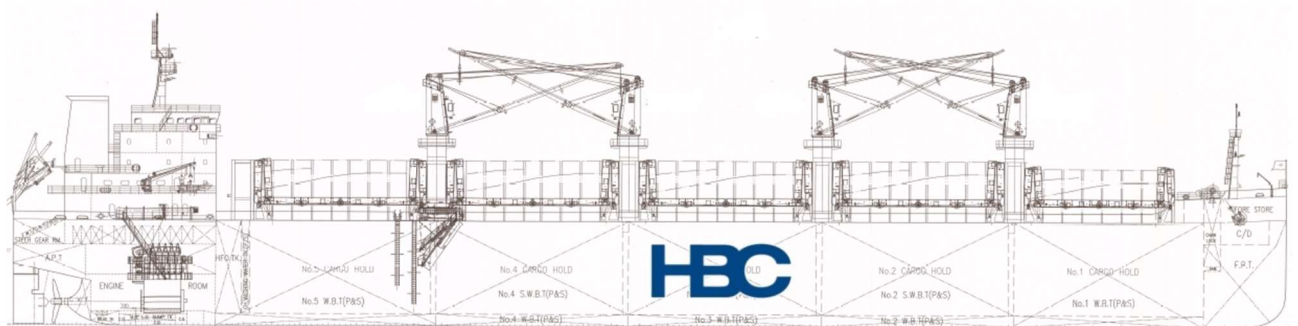

MV Venture Team

Type	Geared Bulker / Logger
Class	Lloyds Register
Built	2015
Flag	Marshall Island
Summer Dwt	38.903 mts
Draft	10,62 m
LOA	179,90 m
Beam	30,00 m
Holds / Hatches	5 / 5
Grain / Bale	48.280 cbm / 48.159 cbm
Gear	4 X 30,50 mts SWL
Grabs	No

All details are about and without guarantee. Description not to be used for Charter Parties.

HBC Hamburg Bulk Carriers GmbH Co. KG
Neumühlen 15
22763 Hamburg
Germany

Phone: +49 40 800 98 2 – 0
E-Mail: chartering@hbc.company

HBC Asia Pte. Ltd.
8 Eu Tong Sen Street
#12-91/92 The Central
059818 Singapore

Phone: +65 6303 91 – 11
E-Mail: chartering@hbc.company