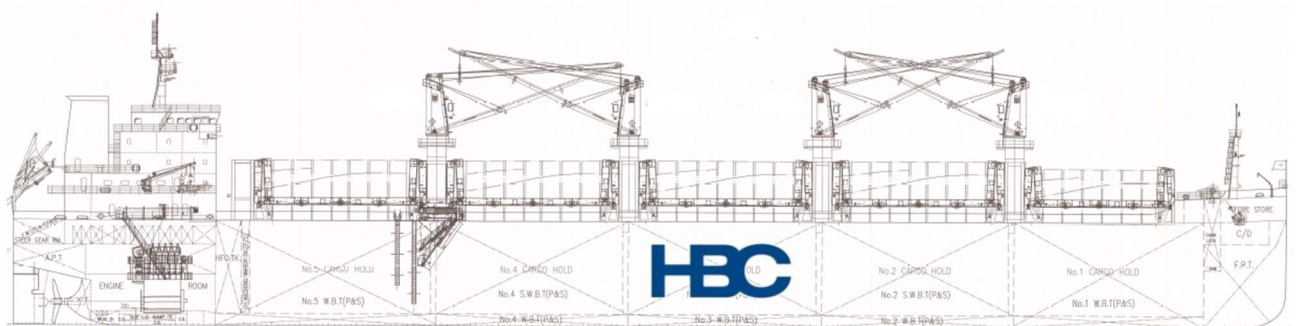

MV Venture Breeze

Type	Geared Bulker / Logger
Class	Lloyds Register
Built	2016
Flag	Marshall Island
Summer Dwt	38.898 mts
Draft	10,62 m
LOA	179,90 m
Beam	30,00 m
Holds / Hatches	5 / 5
Grain / Bale	48.280 cbm / 48.159 cbm
Gear	4 X 30,50 mts SWL
Grabs	No

All details are about and without guarantee. Description not to be used for Charter Parties.

HBC Hamburg Bulk Carriers GmbH Co. KG
Neumühlen 15
22763 Hamburg
Germany

Phone: +49 40 800 98 2 – 0
E-Mail: chartering@hbc.company

HBC Asia Pte. Ltd.
8 Eu Tong Sen Street
#12-91/92 The Central
059818 Singapore

Phone: +65 6303 91 – 11
E-Mail: chartering@hbc.company