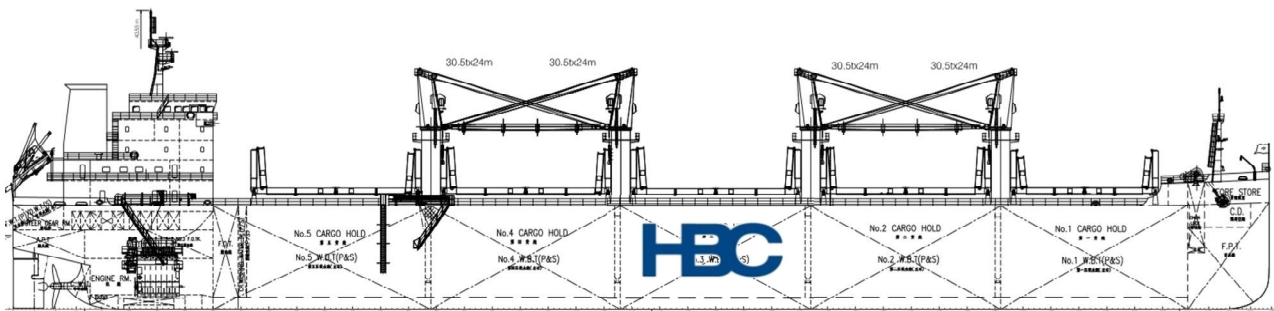

MV Venture Soul

Type	Geared Bulker
Class	NK
Built	2016
Flag	Marshall Island
Summer Dwt	39.359 mts
Draft	10,62 m
LOA	179,90 m
Beam	30,00 m
Holds / Hatches	5 / 5
Grain / Bale	48.147 cbm / 47.004 cbm
Gear	4 X 30,50 mts SWL
Grabs	Yes

All details are about and without guarantee. Description not to be used for Charter Parties.

HBC Hamburg Bulk Carriers GmbH Co. KG
Neumühlen 15
22763 Hamburg
Germany
Phone: +49 40 800 98 2 – 0
E-Mail: chartering@hbc.company

HBC Asia Pte. Ltd.
8 Eu Tong Sen Street
#12-91/92 The Central
059818 Singapore
Phone: +65 6303 91 – 11
E-Mail: chartering@hbc.company