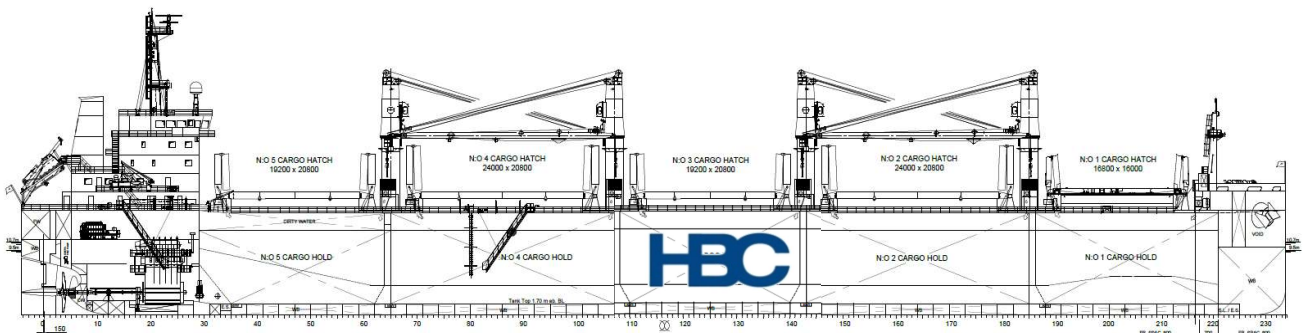

MV Venture Joy

Type	Geared Bulker
Class	Lloyds Register
Built	2015
Flag	Liberia
Summer Dwt	43.500 mts
Draft	10,70 m
LOA	189,99 m
Beam	30,0 m
Holds / Hatches	5 / 5
Grain / Bale	55.300 cbm / 53.250 cbm
Gear	4 X 30 mts SWL
Grabs	Yes

All details are about and without guarantee. Description not to be used for Charter Parties.

HBC Hamburg Bulk Carriers GmbH Co. KG
Neumühlen 15
22763 Hamburg
Germany

Phone: +49 40 800 98 2 – 0
E-Mail: chartering@hbc.company

HBC Asia Pte. Ltd.
8 Eu Tong Sen Street
#12-91/92 The Central
059818 Singapore

Phone: +65 6303 91 – 11
E-Mail: chartering@hbc.company