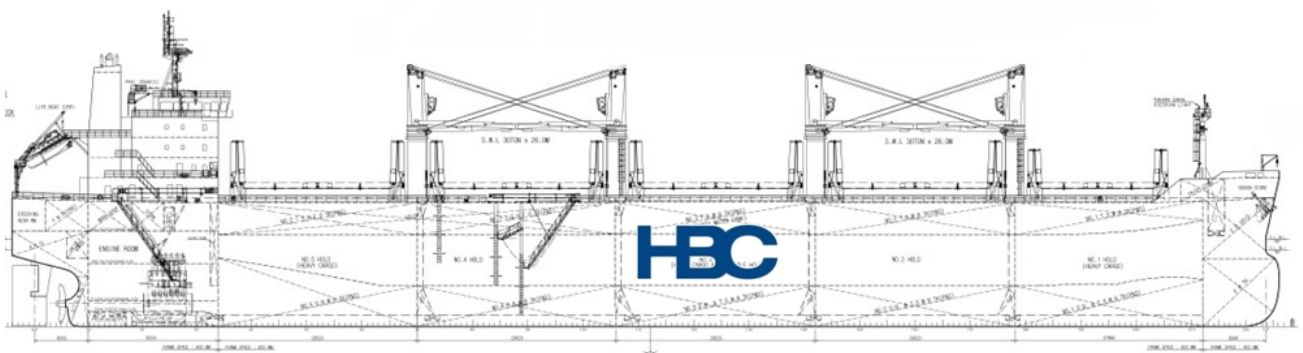

MV Venture Pearl

Type	Geared Bulker
Class	Nippon Kaiji Kyokai
Built	2012
Flag	Liberia
Summer Dwt	55.639 mts
Draft	12,86 m
LOA	187,88 m
Beam	32,26 m
Holds / Hatches	5 / 5
Grain / Bale	70.733 cbm / 69.550 cbm
Gear	4 X 30 mts SWL
Grabs	Yes

All details are about and without guarantee. Description not to be used for Charter Parties.

HBC Hamburg Bulk Carriers GmbH Co. KG
Neumühlen 15
22763 Hamburg
Germany

Phone: +49 40 800 98 2 – 0
E-Mail: chartering@hbc.company

HBC Asia Pte. Ltd.
8 Eu Tong Sen Street
#12-91/92 The Central
059818 Singapore

Phone: +65 6303 91 – 11
E-Mail: chartering@hbc.company