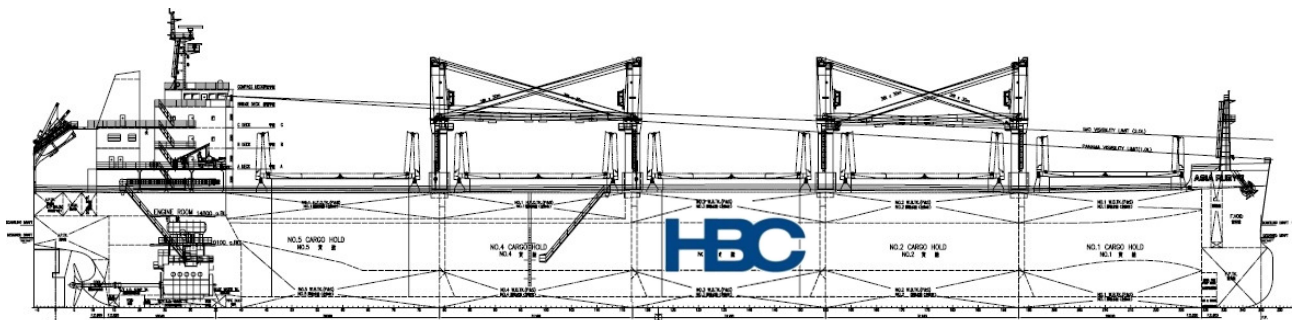

MV Asia Ruby IV

Type	Geared Bulker
Class	Lloyds Register
Built	2014
Flag	Singapore
Summer Dwt	62.995 mts
Draft	13,30 m
LOA	199,90 m
Beam	32,26 m
Holds / Hatches	5 / 5
Grain / Bale	75.667 cbm / 72.600 cbm
Gear	4 X 36 mts SWL
Grabs	Yes

All details are about and without guarantee. Description not to be used for Charter Parties.

HBC Hamburg Bulk Carriers GmbH Co. KG
Neumühlen 15
22763 Hamburg
Germany

Phone: +49 40 800 98 2 – 0
E-Mail: chartering@hbc.company

HBC Asia Pte. Ltd.
8 Eu Tong Sen Street
#12-91/92 The Central
059818 Singapore

Phone: +65 6303 91 – 11
E-Mail: chartering@hbc.company