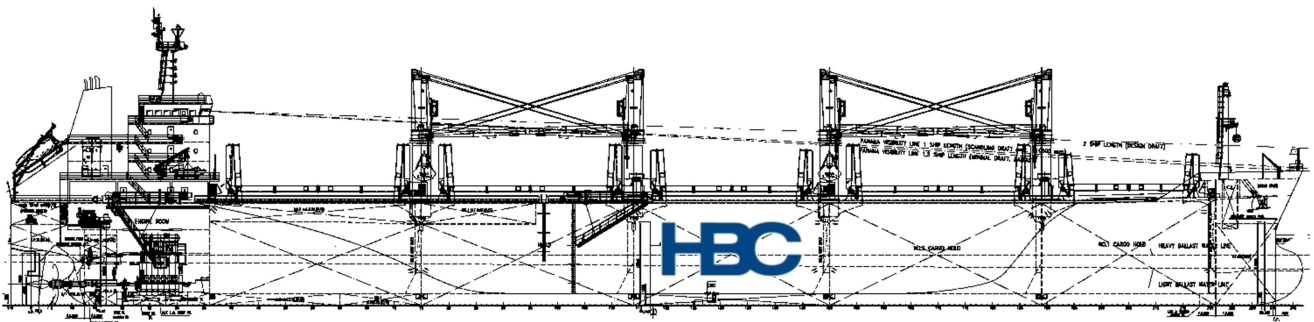

MV Jia Yue

Type	Geared Bulker
Class	BV
Built	2019
Flag	Hong Kong
Summer Dwt	63.319 mts
Draft	13,30 m
LOA	199,90 m
Beam	32,26 m
Holds / Hatches	5 / 5
Grain	78.500 cbm
Gear	4 X 36 mts SWL
Grabs	Yes

All details are about and without guarantee. Description not to be used for Charter Parties.